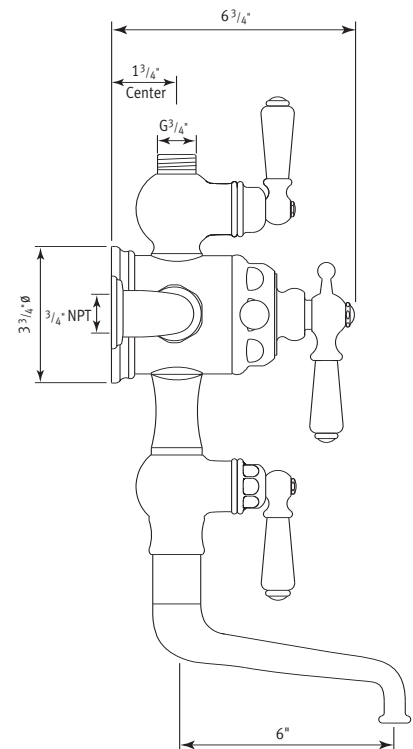

#### FEATURES

- Tub spout with 1/4-turn volume control pre-mounted
- Inlets 7 7/8" center-to-center
- Inlets 3/4" female NPT
- Inlets fitted with non return valves and strainers
- True 3/4" inlets and waterways for high output
- CNC machined from solid brass bar stock—not cast
- Exposed thermostatic valve
- Volume control
- 14-16 GPM
- Includes both porcelain and metal lever inserts

## U.3552L Spare Parts

Where \* Indicated Specify Color.