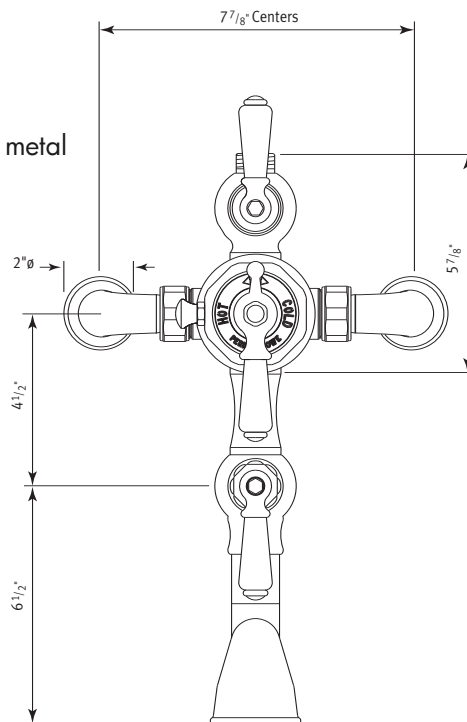

## Exposed Wall Mounted Thermostatic Tub/Shower Mixer with Lever Handles

ROHL Perrin & Rowe Bath

#### FEATURES

- Tub spout with 1/4-turn volume control pre-mounted
- Inlets 7 7/8" center-to-center
- Inlets 3/4" female NPT
- Inlets fitted with non return valves and strainers
- True 3/4" inlets and waterways for high output
- CNC machined from solid brass bar stock—not cast
- Exposed thermostatic valve
- Volume control
- 14-16 GPM
- Includes both porcelain and metal lever inserts

## U.3552L Spare Parts

Where \* Indicated Specify Color.